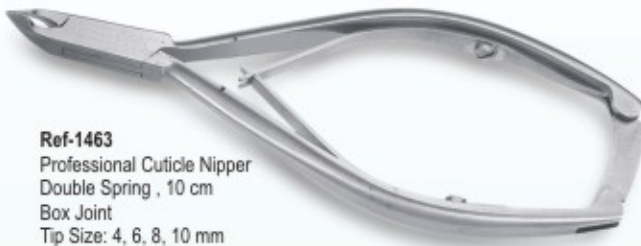

Ref-1462
Professional Cuticle Nipper
Single Spring, 10 cm
Box Joint
Tip Size: 4, 6, 8 mm

Ref-1463
Professional Cuticle Nipper
Double Spring , 10 cm
Box Joint
Tip Size: 4, 6, 8, 10 mm