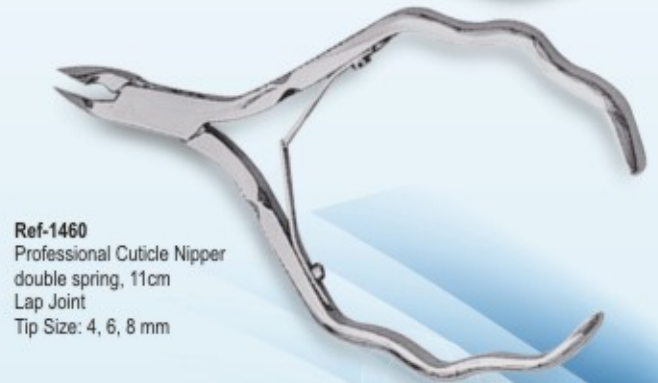

Ref-1454
Professional Cuticle Nipper
single spring, 10 cm
Box Joint
Tip Size: 4, 6, 8, 10 mm

Ref-1459
Cuticle Nipper Square handle
10cm , Box Joint
Tip Size: 4, 6, 8 mm

Ref-1455
Professional Cuticle Nipper
Roller spring, 10cm
Box Joint
Tip Size: 4, 6, 8 mm