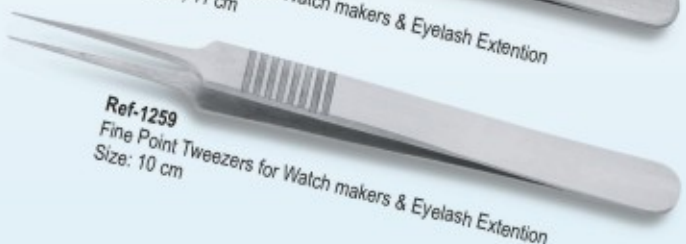

Ref-1259
Fine Point Tweezers for Watch makers & Eyelash Extension
Size: 10 cm