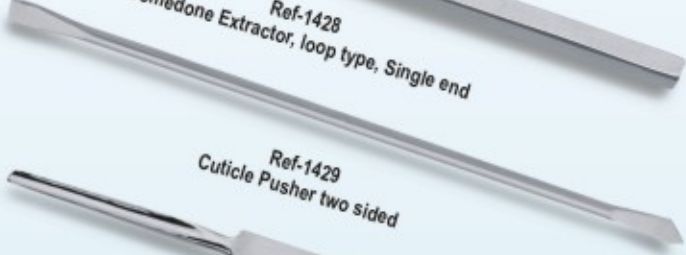

Ref-1424
Pterygium remover 6"

Ref-1425
Skin care tool

Ref-1426
Blade Holder

Ref-1427
Blade Holder

Ref-1428
Comedone Extractor, loop type, Single end

Ref-1429
Cuticle Pusher two sided

Ref-1430
Cuticle Pusher Single ended